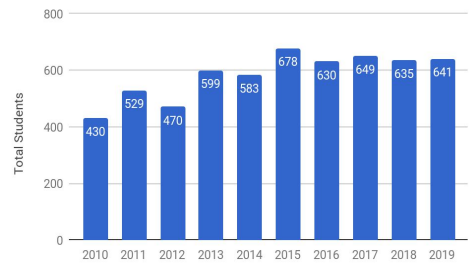

WO BY THE NUMBERS

US NEWS
SILVER
AWARD
WINNER

2012-2019

BRIDGE
MAGAZINE
ACADEMIC
STATE
CHAMPION
2015

MACKINAC
CENTER
#1 IN
OTTAWA
COUNTY
2016

GRADUATION
RATE
95%
2019

NICHE
REPORT
#1 HS IN
WEST
MICHIGAN
2020

WOHS AP Enrollment Trends