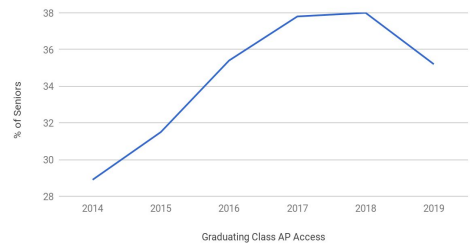

GRADUATION
RATE
95%
2019

NICHE
REPORT
#1 HS IN
WEST
MICHIGAN
2020

WOHS AP Enrollment Trends

AP Enrollment Trends for Underrepresented Populations

% of Graduating Seniors Who Scored 3+ on 1 or More AP Exams