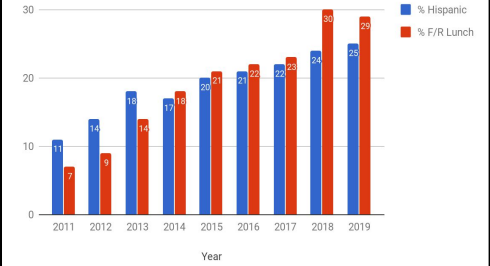

GRADUATION
RATE
95%
2019

NICHE
REPORT
#1 HS IN
WEST
MICHIGAN
2020

WOHS AP Enrollment Trends

AP Enrollment Trends for Underrepresented Populations

% of Graduating Seniors Who Scored 3+ on 1 or More AP Exams