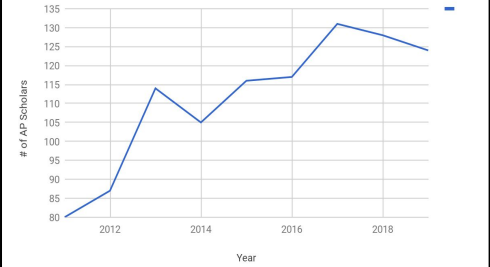

Total AP Scholars (students scoring 3 or higher on 3 or more AP exams)